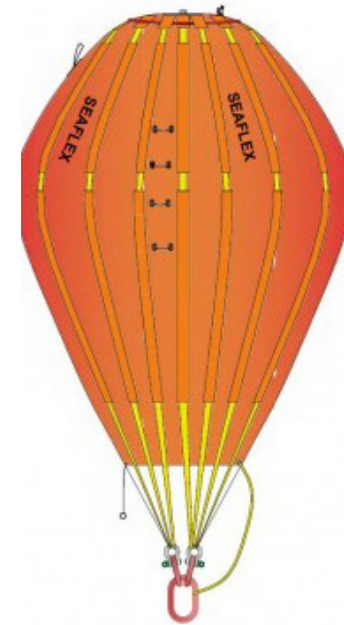

UNDERWATER METAL DETECTOR
SBMP08001JWF

STARFISH 990F SONAR
SBMP101032TIL

ARC EXPLORER MK II SONAR

HAMMERHEAD SONAR

DIVING LIFT BAGS

OPEN LIFT BAG
MPGERAGI

OPEN LIFT BAG **SEAFLEX**
SBMP050409SFX

IBU CLOSED LIFT BAG **SEAFLEX**
SBMP050421SFX